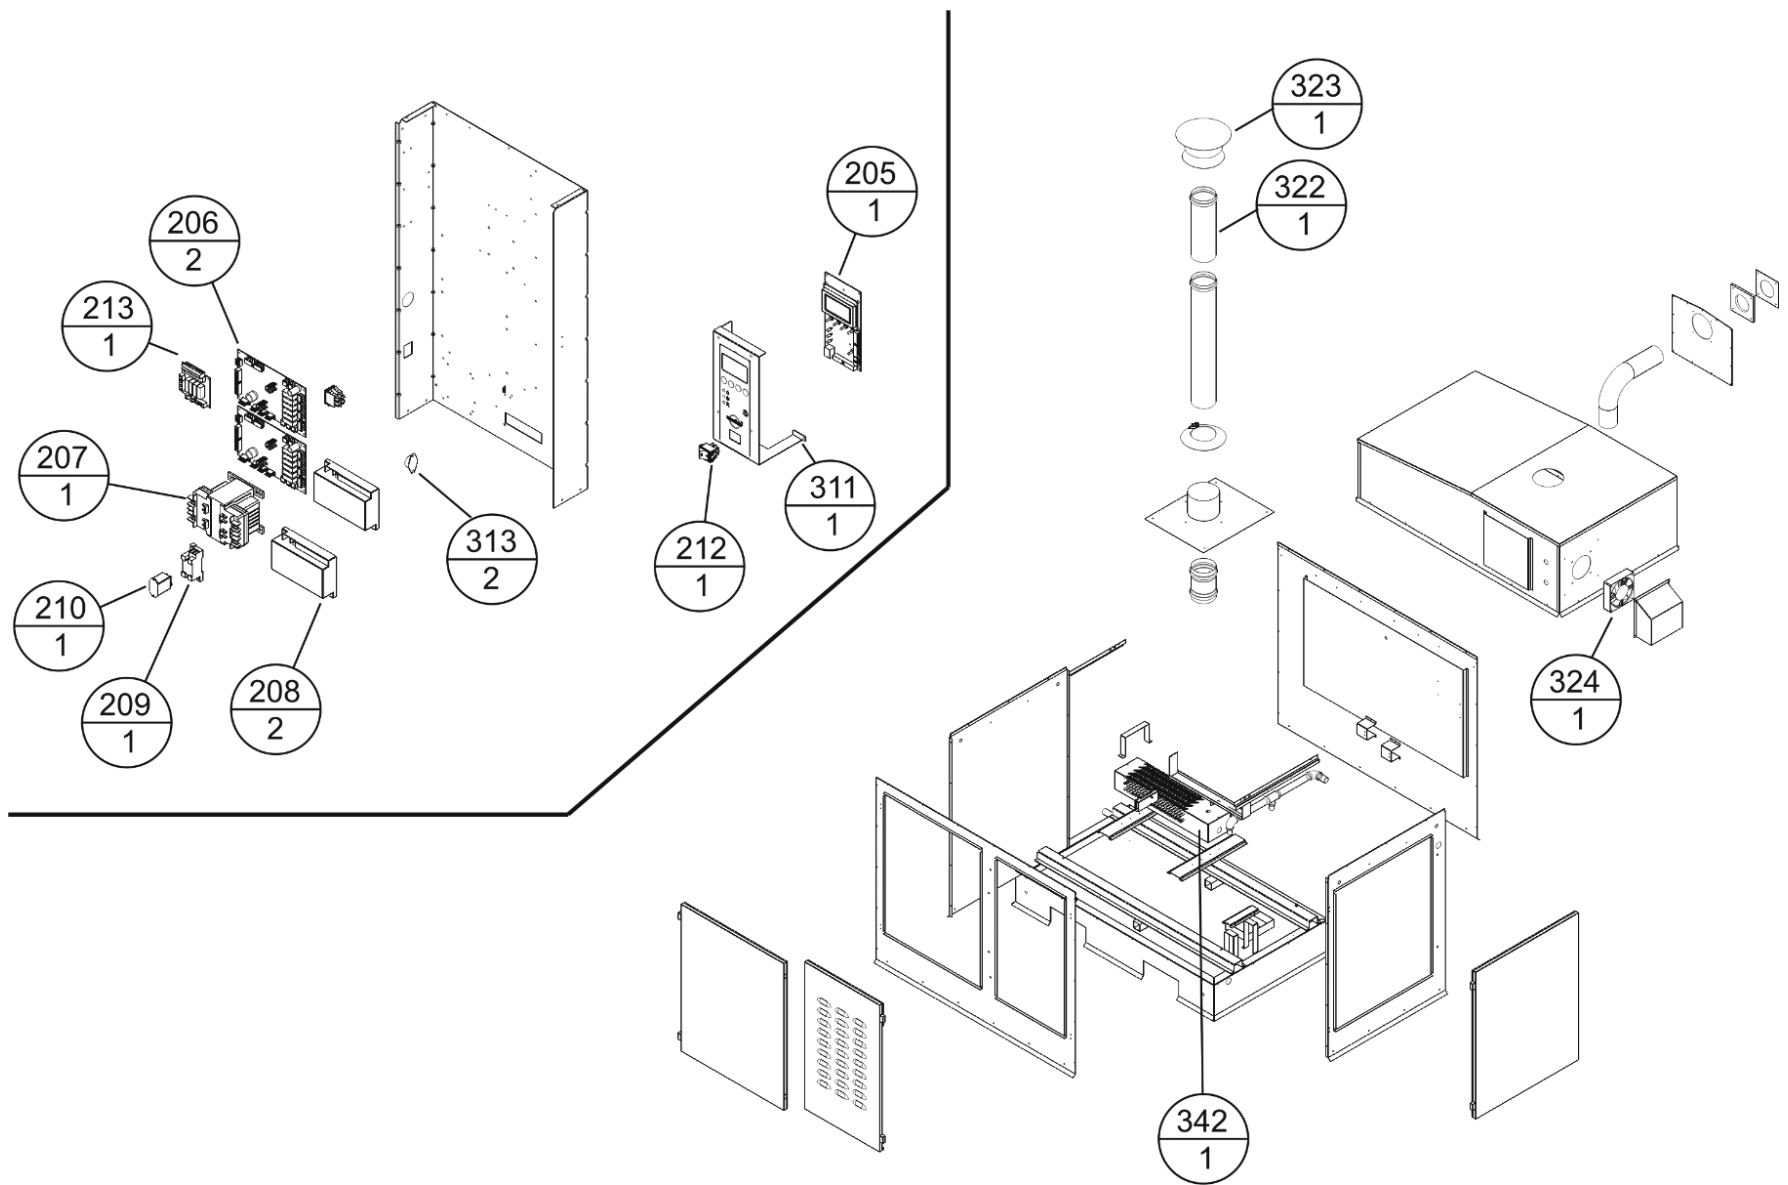

Figure 47: GS Series INDOOR Exploded View - Cabinetry

Figure 48: GS Series OUTDOOR Exploded View - Cabinetry

Table 14: GS Series OUTDOOR Exploded View - Cabinetry

#	Description	Part #	GS 100	GS 200	GS 300	GS 400	GS 500	GS 600	
205	GSTC Processor Board Replacement	2544252	1	1	1	1	1	1	
206	Driver board	2535504	1	1	1	1	1	1	
207	Primary Transformer								
	110 - 120V Models	2532672	1	1	1	1	1	1	
	208-240V Models	2532673	1	1	1	1	1	1	
	Fuse for Primary transformer, 6.25 Amp	2523526	1	1	1	1	1	1	
208	Ignition Control Module								
	110 - 120V Models	2525914	1	2	3	4	5	6	
	208-240V Models	1505987	1	2	3	4	5	6	
209	Relay Mount Socket	1703250	1	1	1	1	1	1	
210	Blower Relay	1453020	1	1	1	1	1	1	
213	Remote Fault Board	2522170	1	1	1	1	1	1	
<small>Not Shown</small>	Remote Fault Board ribbon cable	2522062	1	1	1	1	1	1	
<small>Not Shown</small>	Slotted wire duct	1506041	order by length required						
311	Display Panel w/keypad outdoor	2544255	1	1	1	1	1	1	
212	On-Off-Drain Switch	1453001	1	1	1	1	1	1	
313	Thermostat, On/Off, 80F	1508042	1	1	1	1	1	1	
323	Rain Cap								
	Mini	1508130	1						
	Single	1508129		1					
	Double	1507889			1	1			
	Triple	1507883					1	1	
324	Cooling Fan	1507891	1	1	1	1	1	1	
342	Pump House Heater 500 watts	1508039	1	1	2	2	3	3	