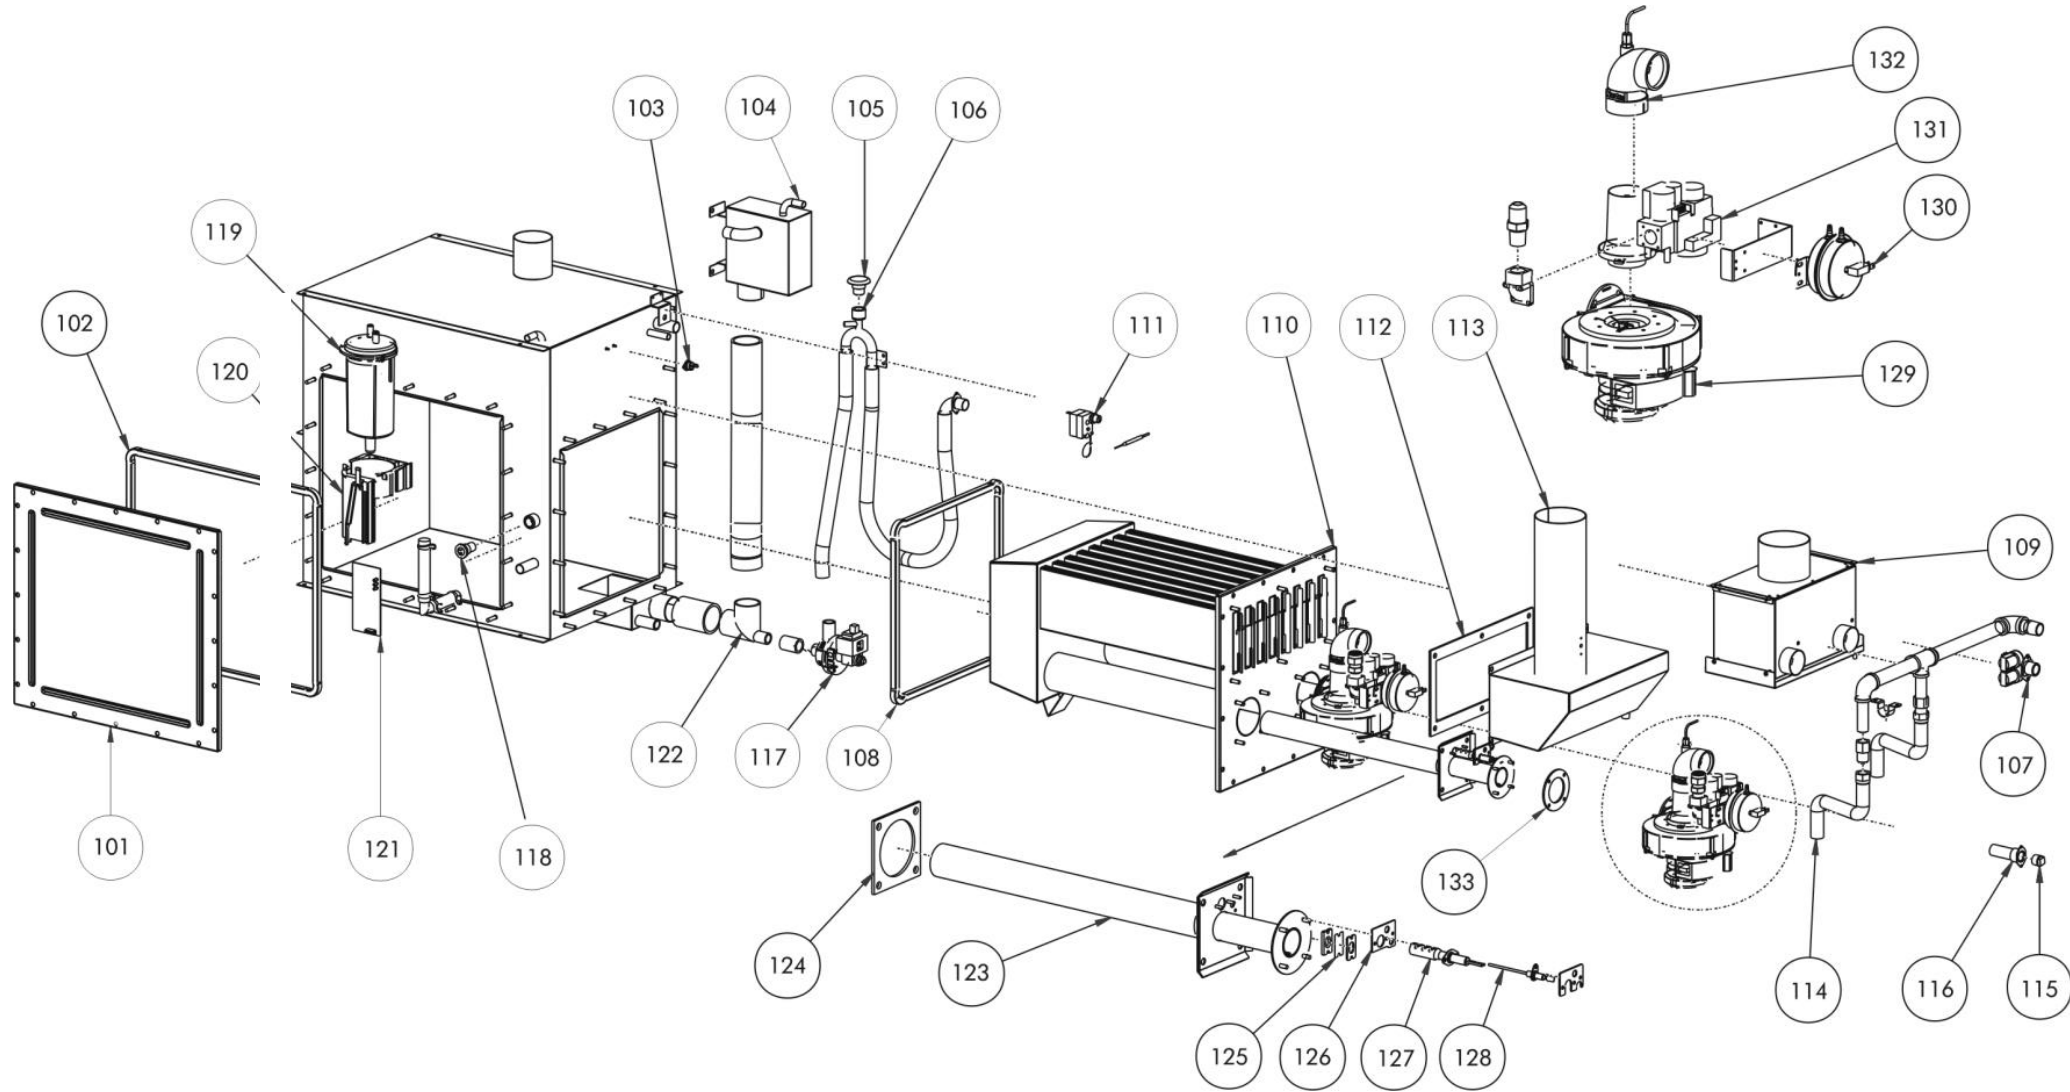

Nortec GSTC Series Parts List

Figure 46: GS Series INDOOR Exploded View - Internal Component

Table 12: GS Series INDOOR Exploded View - Internal Components

#	Description	Part #	GS 100	GS 200	GS 300	GS 400	GS 500	GS 600
101	SP Sacrif. Anode Upgrade Kit,GS/SE,B-B+	2570309	1	1	1	1	1	1
	SP Clean-Out Door Kit,w/o Anode,GS,B/B+	2548607	1	1	2	2	3	3
	SP Sacrificial Anode Kit, GS/SE,B-B+	2575147	1	1	1	1	1	1
102	Gasket, Tank Cover Plate	2524361	1	1	2	2	3	3
103	Secondary Safety Switch	1504832	1	1	1	1	1	1
104	Fill Box	2526152	1	1	1	1	1	1
105	Vacuum Break Valve 1/2"npt	1505959	1	1	1	1	1	1
106	Retrofit Kit: P-Trap Assembly	2553825	1	1	1	1	1	1
107	SP Fill Valve, 10.0L/Min:0.35L/Min, Dual	2573528	1	1	1	1	1	1
108	Heat Exchanger Gasket							
	Single	2524405	1					
	Dual	2524403		1	2	2	3	3
109	Direct Vent Air Manifold	Contact Factory						
110	Heat Exchanger Replacement Kit							
	Mini	2528422	1					
	Single	2528423			1		1	
	Dual	2528424		1	1	2	2	3
111	Stack High Limit Switch	1506745	1	1	1	1	1	1
112	Exhaust Manifold Gasket							
	Single	2578291	1					
	Dual	2578290		1	2	2	3	3
113	Exhaust Manifold							
	GS 100	1505875	1					
	GS 200	1505861		1				
	GS 300/400	1505843			1	1		
	GS 500/600	1505828					1	1
114	Flexible Gas Hose with fittings	1505960	1	2	3	4	5	6
115	Auxiliary Drain Plug	1507043	1	1	1	1	1	1
116	Auxiliary Drain termination	2573309	1	1	1	1	1	1
117	Drain Pump 24v 60 Hz	1502644	1	1	1	1	1	1
118	Tank Thermal sensor	1506026	1	1	1	1	1	1
119	Float Chamber	2573513	1	1	1	1	1	1
120	Float Chamber Mounting Bracket	1113777	1	1	1	1	1	1
121	Float Board	2573846	1	1	1	1	1	1
122	Lower Mixing Box	1506749	1	1	1	1	1	1
123	Replacement Burner Ass'y							
	110 - 120V Models	2528416	1	2	3	4	5	6
	208-240V Models	1507669	1	2	3	4	5	6
124	Burner Plate Gasket	1505936	1	2	3	4	5	6
125	Sight Port Replacement kit	2528417	1	2	3	4	5	6