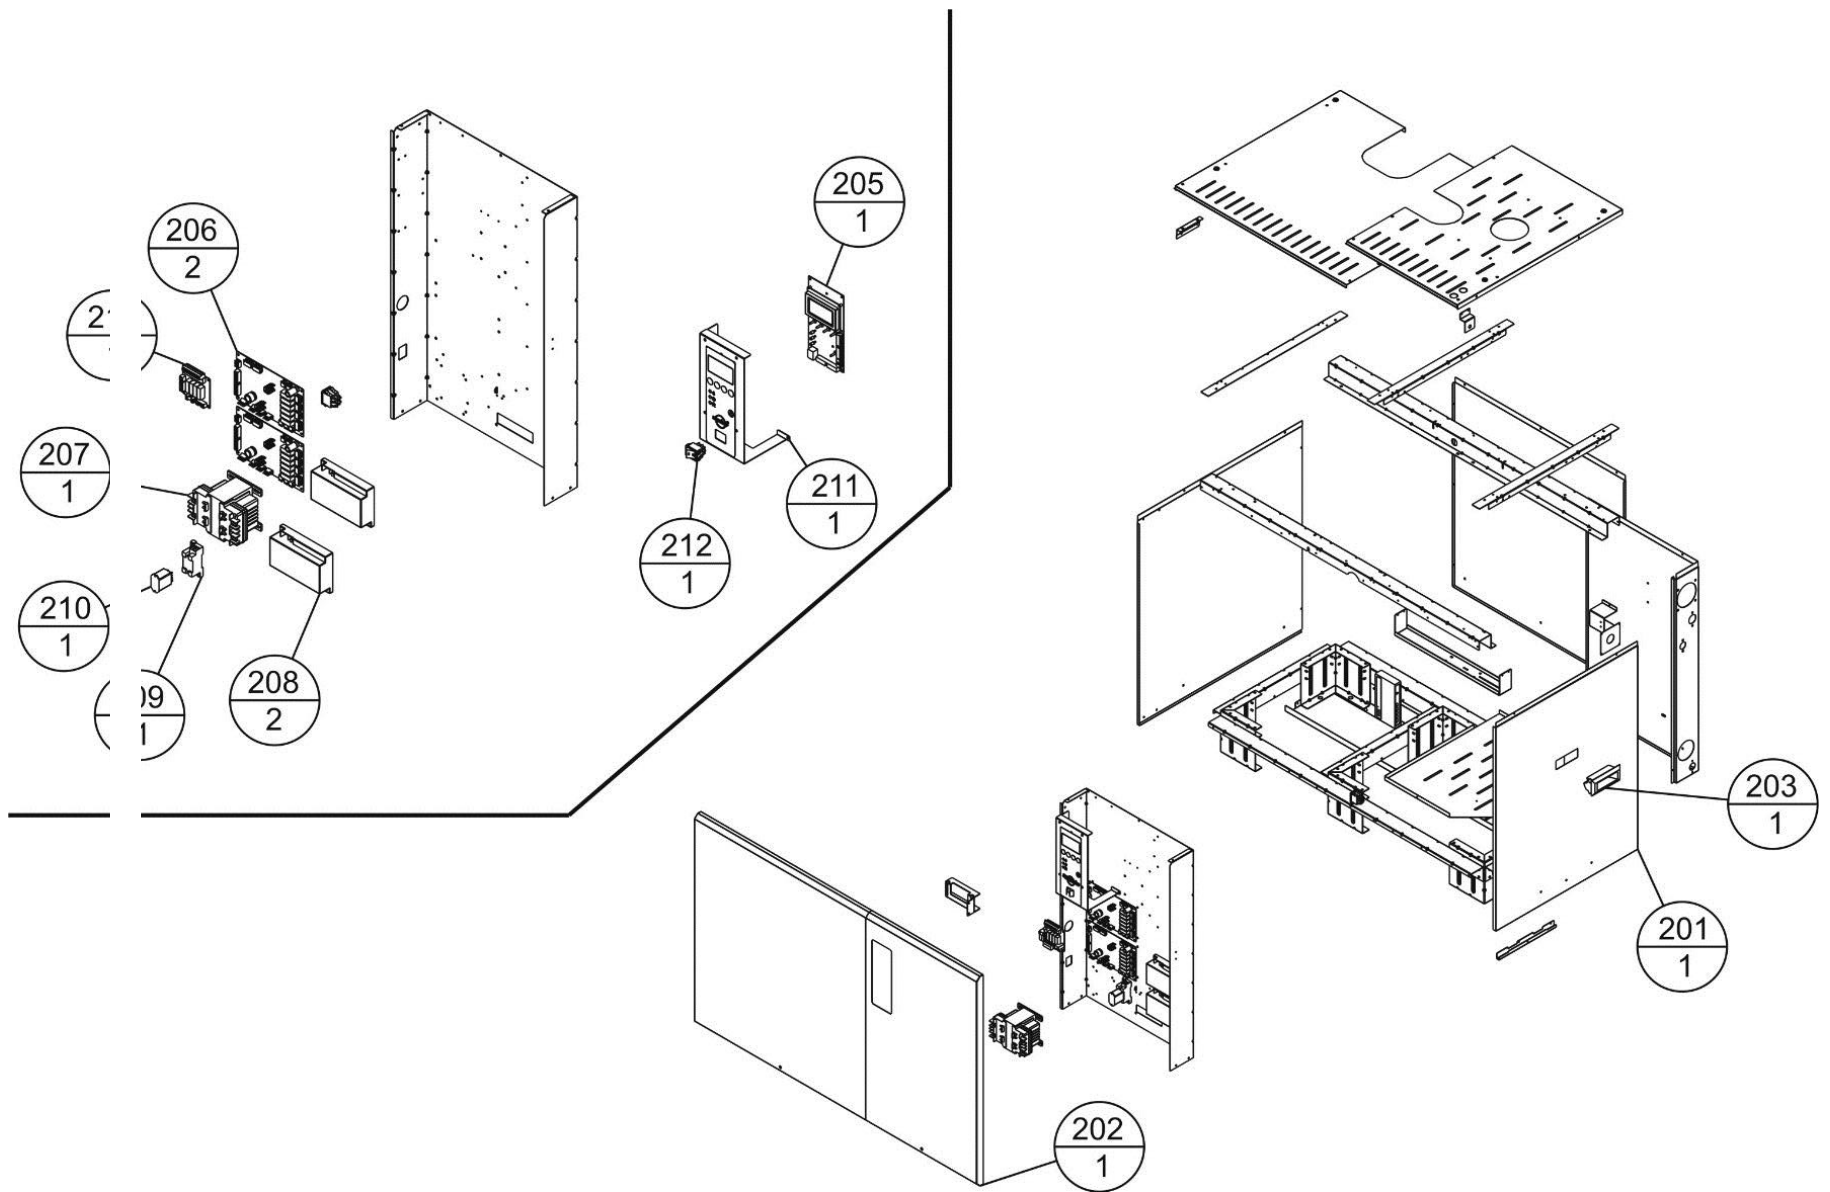

Table 12: GS Series INDOOR Exploded View - Internal Components - continued

#	Description	Part #	GS 100	GS 200	GS 300	GS 400	GS 500	GS 600
126	Igniter/flame sensor gasket	2549802	1	2	3	4	5	6
127	Hot Surface Igniter Replacement Kit							
	110 - 120V Models	2528418	1	2	3	4	5	6
	208-240V Models	1507695	1	2	3	4	5	6
128	Flame Sensor Replacement Kit	1507694	1	2	3	4	5	6
	Igniter/flame sensor Replacement Kit							
	110 - 120V Models	2528420	1	2	3	4	5	6
	208-240V Models	1507712	1	2	3	4	5	6
129	Combustion Blower							
	110 - 120V Models	2573844	1	2	3	4	5	6
	208-240V Models	2573845	1	2	3	4	5	6
130	Air Proving Switch	1504175	1	2	3	4	5	6
131	Gas Valve Assembly							
	Natural Gas	1507713	1	2	3	4	5	6
	Propane	1507714	1	2	3	4	5	6
132	Elbow Assembly for Air Intake	1504204	1	2	3	4	5	6
133	Burner/Blower Gasket	1708208	1	2	3	4	5	6
Not shown	Fan Board	1505689	1	1	2	2	3	3
Not shown	Igniter Jump Start Module	1506793	1	2	3	4	5	6
Not shown	Hose Replacement kit	1507696	1	1	1	1	1	1
Not shown	Flexible hose for Direct Vent	1502148	1	2	3	4	5	6
Not shown	Rod, Sacrificial Anode, MG 1" x 4"	2575147	1	1	1	1	1	1
Not shown	1/4" Tube for air proving (per inch)	1605227	Order (by foot) as required					