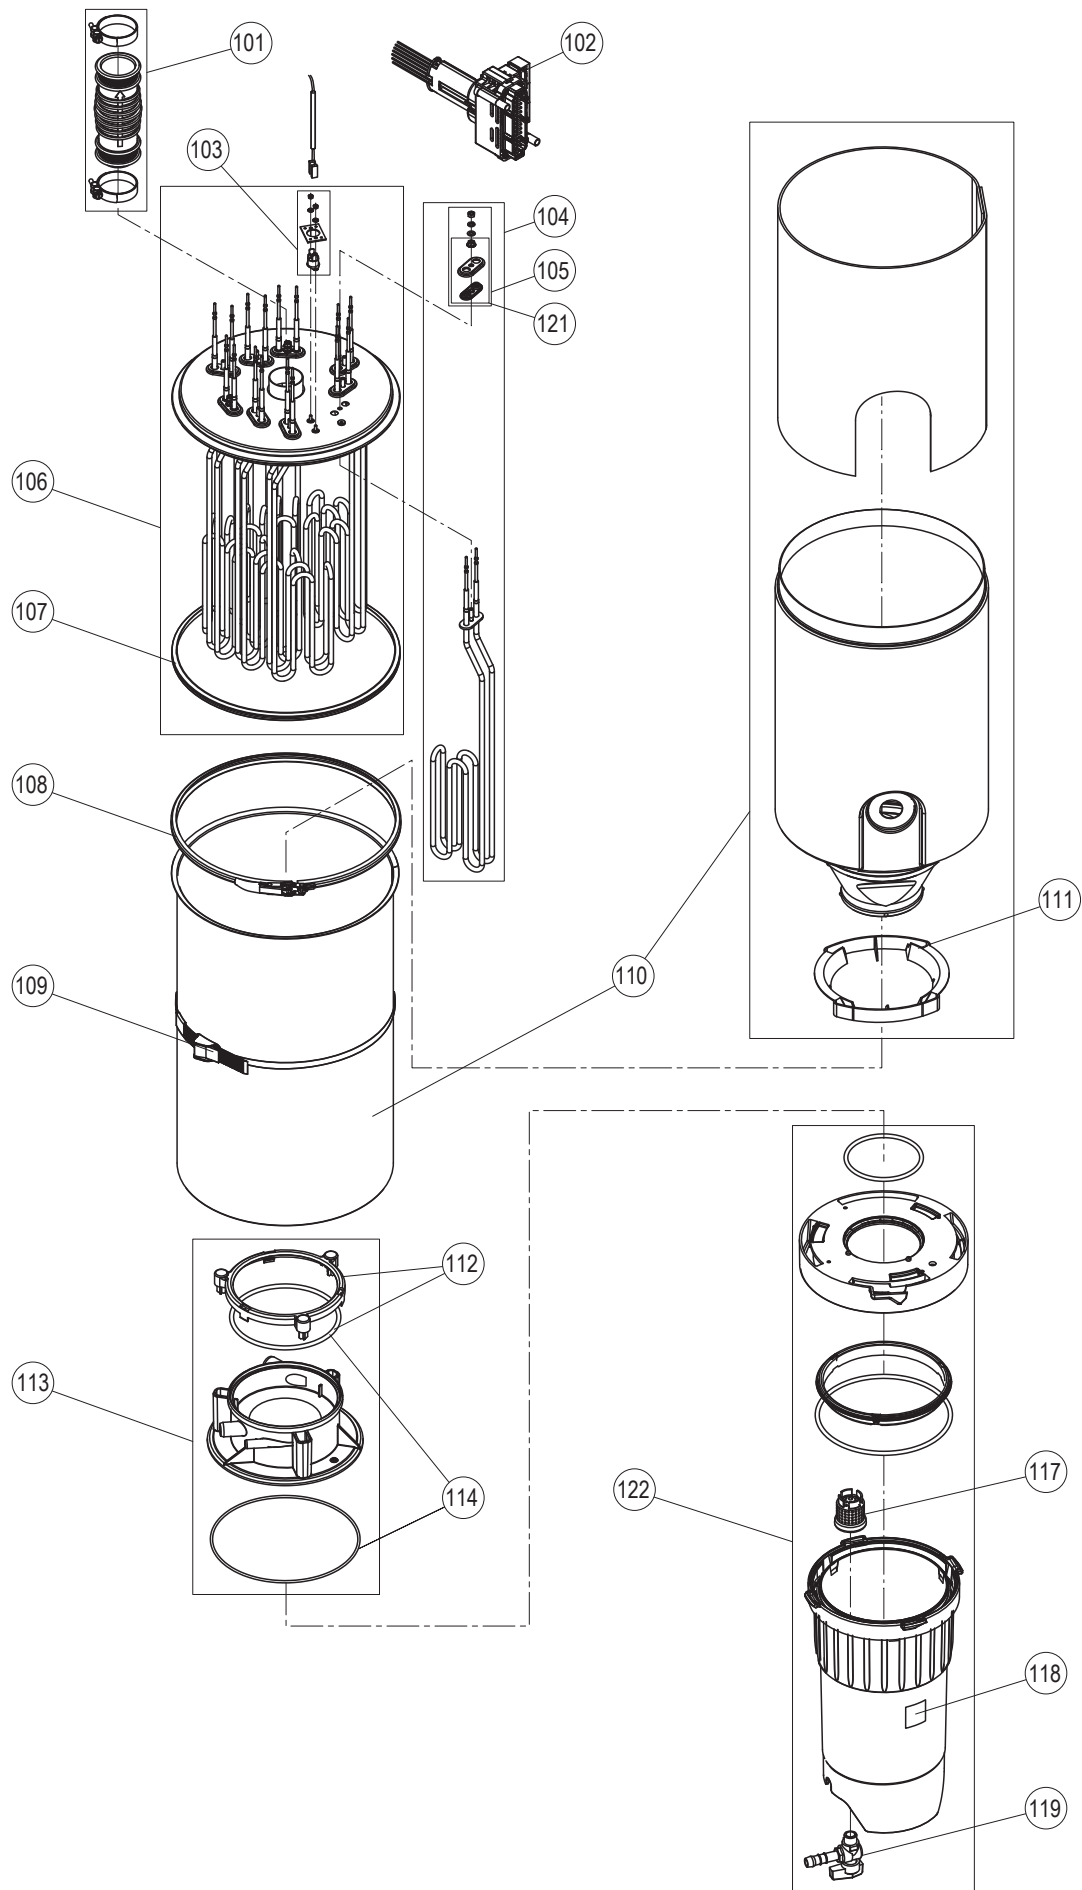

Pos.	Article	Completion	Voltage								Art./SAP-No.
			208V / 1 ~	240V / 1 ~	480V / 1 ~	600V / 1 ~	208V / 3 ~	240V / 3 ~	480V / 3 ~	600V / 3 ~	
302	SP Fill Cup Kit, RS	10...180 lb/hr	1	1	1	1	1	1	1	1	2584889
303	SP Tpl Valve 10-20lb 2 x 0.8 & 14L, RS	10...20 lb/hr (P + DWC)	1	1	1	1	1	1	1	1	2584833
	SP Tpl Valve 30-180lb 2 x 1.2 & 14L, RS	30...180 lb/hr (P + DWC)	1	1	1	1	1	1	1	1	2584835
304	SP Dbl Fill Valve 10-20lb 1.2 & 14L, RS	10...20 lb/hr (DWC)	1	1	1	1	1	1	1	1	2584832
	SP Dbl Fill Valve 30-180lb 2 & 14L, RS	30...180 lb/hr (DWC)	1	1	1	1	1	1	1	1	2584834
305	SP Drain cup, RS	10...180 lb/hr	1	1	1	1	1	1	1	1	2584836
306	SP Basic Level Sensing Chamber, RS	10...180 lb/hr	1	1	1	1	1	1	1	1	2584839
	SP Process Level Sensing Chamber, RS	10...180 lb/hr (P)	1	1	1	1	1	1	1	1	2584840
307	SP Gasket Level Sensing Chamber, RS	10...180 lb/hr	1	1	1	1	1	1	1	1	2584846
308	SP Outside Level Sensor PCB, RS	10...180 lb/hr	1	1	1	1	1	1	1	1	2584841
309	SP Process Level Sensor PCB, RS	10...180 lb/hr	1	1	1	1	1	1	1	1	2584842
310	SP Cable Level Sensor PCB, RS	10...180 lb/hr	1	1	1	1	1	1	1	1	2588483
311	SP Drain Pump + mounts, RS	10...180 lb/hr	1	1	1	1	1	1	1	1	2584887
312	SP Level Control 10-20lb Hose Kit, RS	10...20 lb/hr	1	1	1	1	1	1	1	1	2584877
	SP Level Control 30-180lb Hose Kit, RS	30...180 lb/hr	1	1	1	1	1	1	1	1	2584878
313	SP Triple Valve Hoses 10-20lb, RS	10...20 lb/hr	1	1	1	1	1	1	1	1	2584896
	SP Triple Valve Hoses 30-180lb, RS	30...180 lb/hr	1	1	1	1	1	1	1	1	2584897
314	SP Double Valve Hoses 10-20lb, RS	10...20 lb/hr	1	1	1	1	1	1	1	1	2584898
	SP Double Valve Hoses 30-180lb, RS	30...180 lb/hr	1	1	1	1	1	1	1	1	2584899
315	SP Drain Cooling Hose 0-20lb, RS	10...20 lb/hr	1	1	1	1	1	1	1	1	2584892
	SP Drain Cooling Hose 30-180lb, RS	30...180 lb/hr	1	1	1	1	1	1	1	1	2584893
316	SP Fill Cup:Drain Cup Hose 10-20lb, RS	10...20 lb/hr	1	1	1	1	1	1	1	1	2584900
	SP Fill Cup:Drain Cup Hose 30-180lb, RS	30...180 lb/hr	1	1	1	1	1	1	1	1	2584901
317	SP Pump Hose Kit 10-20lb/hr, RS	10...20 lb/hr	1	1	1	1	1	1	1	1	2584895
	SP Pump Hose Kit 30-180lb/hr, RS	30...180 lb/hr	1	1	1	1	1	1	1	1	2584894
318	SP Water Inlet Adapter 30-180lb, RS	30...180 lb/hr	1	1	1	1	1	1	1	1	2584891
319	SP Preformed Drain Hose, RS	10...180 lb/hr	1	1	1	1	1	1	1	1	2588484